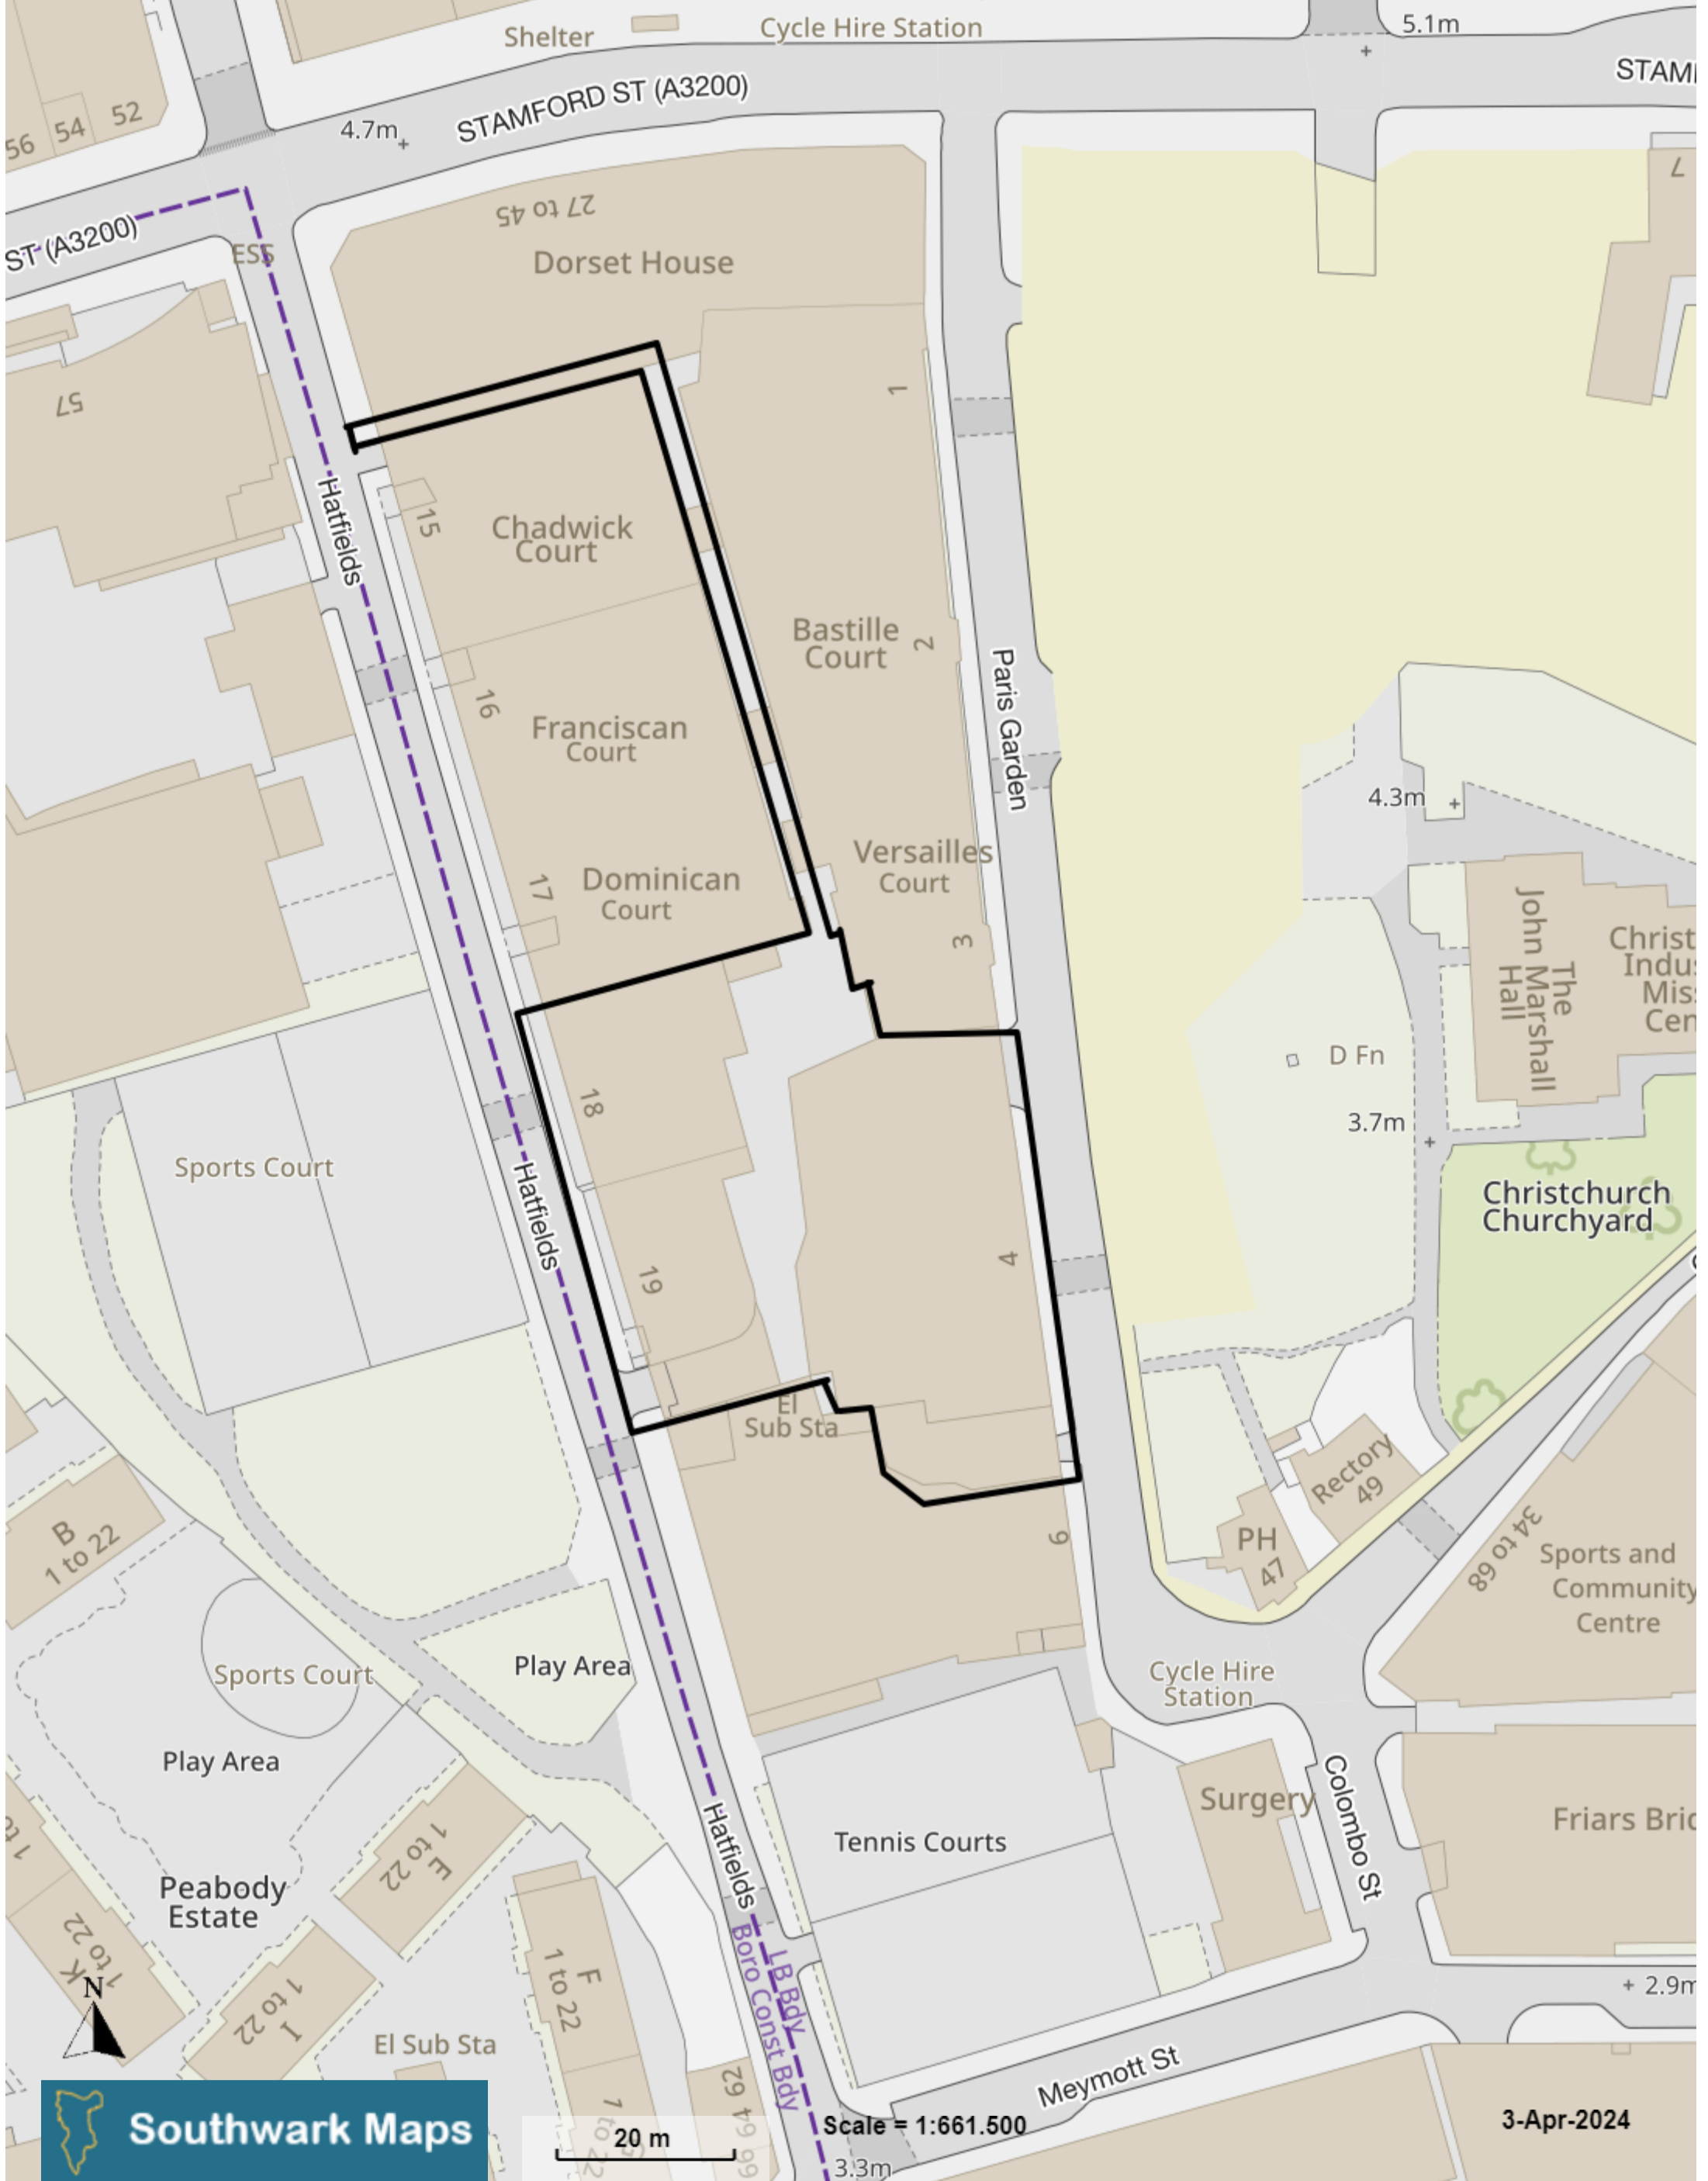

23/AP/3068 & 23/AP/3069 - 4-5 Paris Garden And 18-19 Hatfields, London, SE1 8ND

20 m

Scale = 1:661.500

3-Apr-2024